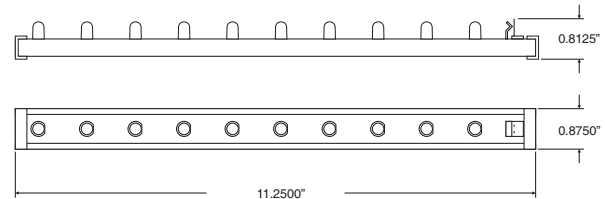

### Dimensions

### Description

The MLRET from Mircom is a complete exit sign retrofit solution. Providing substantial savings over traditional incandescent lamps, the LED technology employed in the MLRET series operates at just 1.1 watts AC. Also, unlike incandescent lamps that burn out frequently, the MLRET is designed using long-life LEDs with a 20 year life expectancy. The series is available with quick connect lamp bases in candelabra, intermediate, D.C. bayonet or medium type bases. Hardwired assemblies are also available.

### Circuitry

The MLRET is constructed with a high-impact, UV stabilized thermoplastic sleeve/housing. The LED circuit board is designed to slide into the sleeve providing a secure and electrically insulated mounting. Long-life, high-adhesion double sided tape provides a simplified mounting in any type of exit sign. Power is filtered to the LED circuit board via a sealed capacitor assembly. The assemblies can be supplied with a variety of quick connect bases in 120VAC or can be supplied for hardwire installations in 120/347VAC dual selectable input.