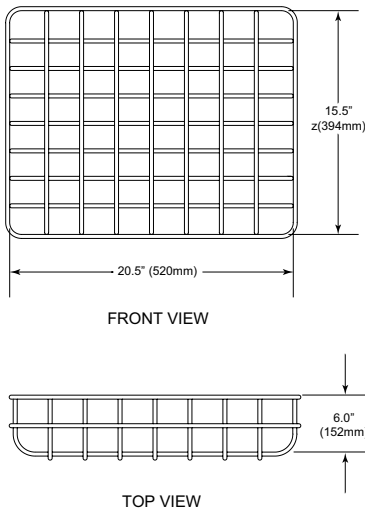

Description

- Super tough construction
- Protects against accidental damage
- For indoor use
- Fits most signs and emergency lights
- Guards may reduce projected light values
*Verify correct emergency light requirements when using guard (NFPA 101 or local codes and ordinances).

Features

- 9 gauge coated white steel wire
- Fast and easy installation
- Flexible mounting options
- Hardware provided
- 3 year warranty
- Made in U.S.A.

Dimensions

STI-9740

STI-9645

Ordering Information

Model	Description
STI-9740	Exit/Running Man Steel Cover Cage
STI-9645	Emergency Light Steel Cover Cage