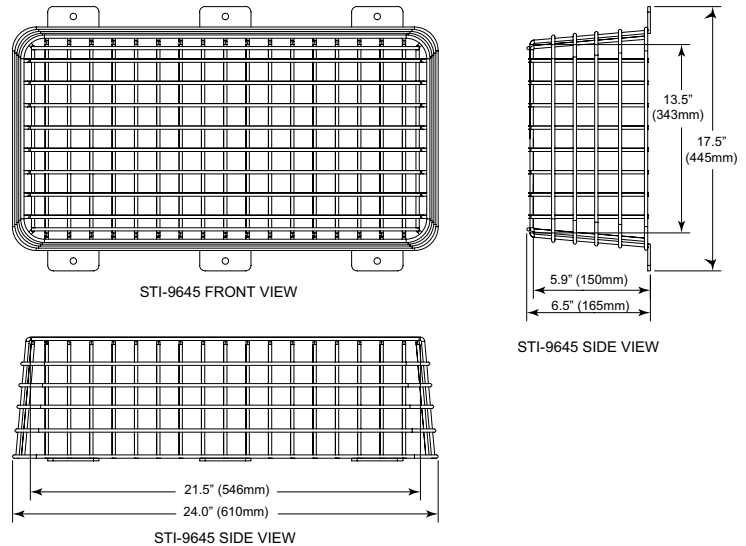

Description

- Super tough construction
- Protects against accidental damage
- For indoor use
- Fits most signs and emergency lights
- Guards may reduce projected light values
*Verify correct emergency light requirements when using guard (NFPA 101 or local codes and ordinances).

Features

- 9 gauge coated white steel wire
- Fast and easy installation
- Flexible mounting options
- Hardware provided
- 3 year warranty
- Made in U.S.A.

Dimensions

STI-9740

STI-9645

Ordering Information

Model	Description
STI-9740	Exit/Running Man Steel Cover Cage
STI-9645	Emergency Light Steel Cover Cage