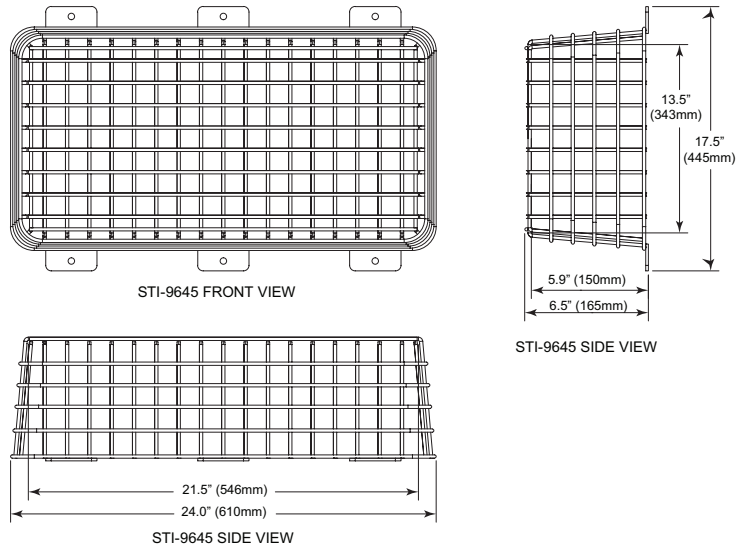

**Features**

- 9 gauge coated white steel wire
- Fast and easy installation
- Flexible mounting options
- Hardware provided
- 3 year warranty
- Made in U.S.A.

**Dimensions**

**STI-9740**

**STI-9645**

**Ordering Information**

Model	Description
STI-9740	Exit/Running Man Steel Cover Cage
STI-9645	Emergency Light Steel Cover Cage