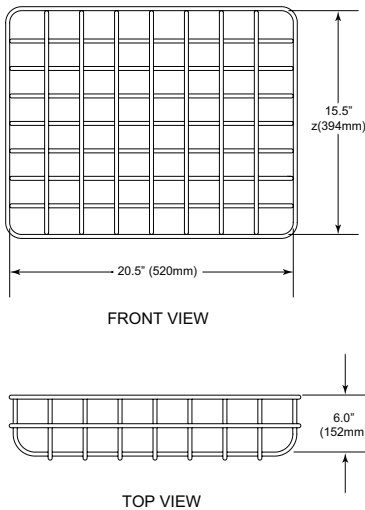

**Description**

- Super tough construction
- Protects against accidental damage
- For indoor use
- Fits most signs and emergency lights
- Guards may reduce projected light values  
\*Verify correct emergency light requirements when using guard (NFPA 101 or local codes and ordinances).

**Features**

- 9 gauge coated white steel wire
- Fast and easy installation
- Flexible mounting options
- Hardware provided
- 3 year warranty
- Made in U.S.A.

**Dimensions**

**STI-9740**

**STI-9645**

**Ordering Information**