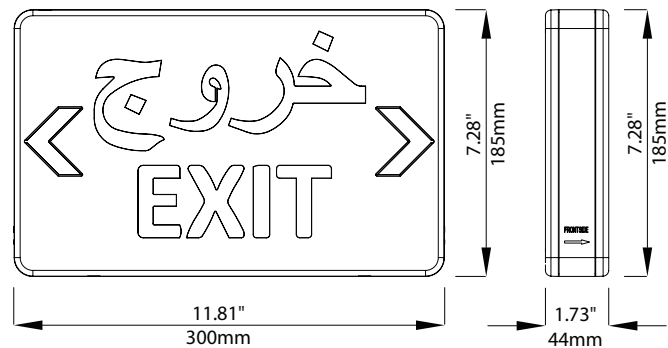

### Description

- Injection-molded thermoplastic ABS cover with green plastic insert
- May replace All-English faceplate in Middle-East markets
- Faceplate letters less than 6" (15.2 cm) tall are TUV approved only

### Technical Drawing

### Ordering Information

**TUV APPROVED  
FOR MIDDLE EAST**

Model	Description
EL-7007GX-P(E/A) #1	Green English/Arabic Emergency Exit sign faceplate – for model EL-7007GX-220
EL-7007GX-P(E/A) #2	Green English/Arabic Emergency Exit sign faceplate – for models EL-7007RX/GX-180, EL-7007GX-180 and EL-7007RX-180