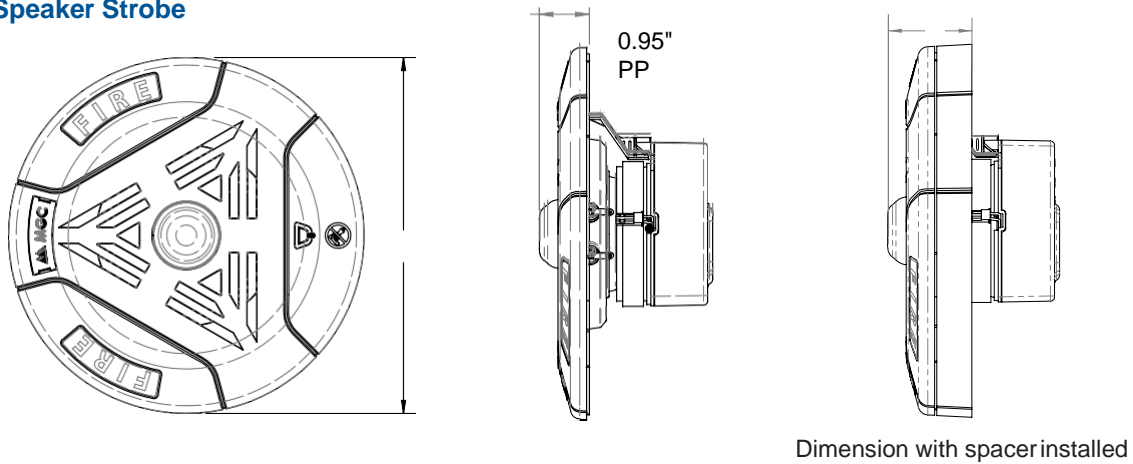

## Dimensions

## Ordering Information

Model	Description
SPP-104-25	Ceiling mounted speaker 25V White
SPP-104-70	Ceiling mounted speaker 70V White
SPP-104-25R	Ceiling mounted speaker 25V Red
SPP-104-70R	Ceiling mounted speaker 70V Red
SPPS-104-25	Ceiling mounted speaker strobe 25V White
SPPS-104-70	Ceiling mounted speaker strobe 70V White
SPPS-104-25R	Ceiling mounted speaker strobe 25V Red
SPPS-104-70R	Ceiling mounted speaker strobe 70V Red
SPPS-104-25H	Ceiling mounted speaker strobe 25V with High Candela White
SPPS-104-70H	Ceiling mounted speaker strobe 70V with High candela White
SPPS-104-25HR	Ceiling mounted speaker strobe 25V with High Candela Red
SPPS-104-70HR	Ceiling mounted speaker strobe 70V with High Candela Red
SPKC-W	Optional Spacer for Retrofit or for mounting in a standard 4" square box
IB-104	6 Inch round flush backbox