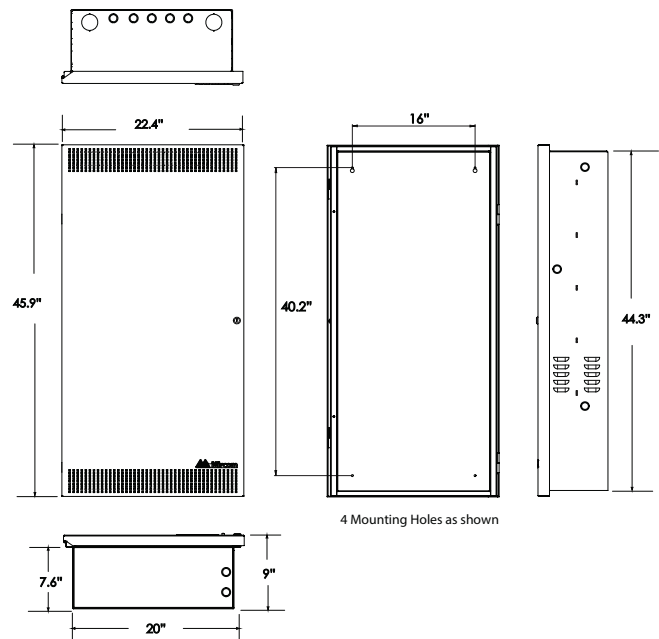

Enclosure Dimensions

Ordering Information

Model	Description
QBB-6001	Audio Expansion Enclosure, backbox (black) and front door (red)

NYC Fire Dept

Canada
25 Interchange Way Vaughan, ON L4K 5W3
Telephone: (905) 660-4655 | Fax: (905) 660-4113

U.S.A.
4575 Witmer Industrial Estates Niagara Falls, NY 14305
Toll Free: (888) 660-4655 | Fax Toll Free: (888) 660-4113

www.mircom.com

THIS INFORMATION IS FOR MARKETING PURPOSES ONLY AND NOT INTENDED TO DESCRIBE THE PRODUCTS TECHNICALLY.

For complete and accurate technical information relating to performance, installation, testing and certification, refer to technical literature. This document contains intellectual property of Mircom. The information is subject to change by Mircom without notice. Mircom does not represent or warrant correctness or completeness. All rights reserved. All other trademarks and registered trademarks are properties of their respective owners.

CATALOG NUMBER 5984

Rev. 0