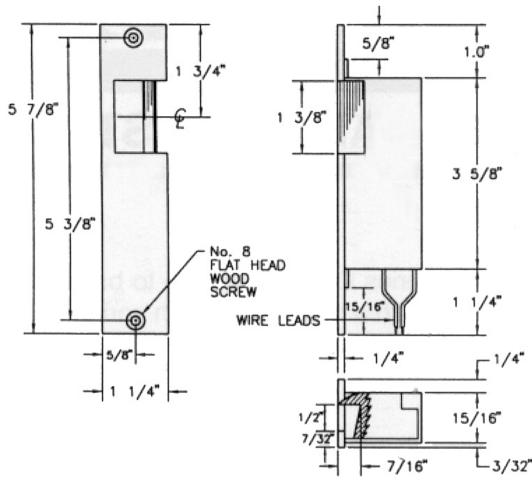

Compatible Locksets