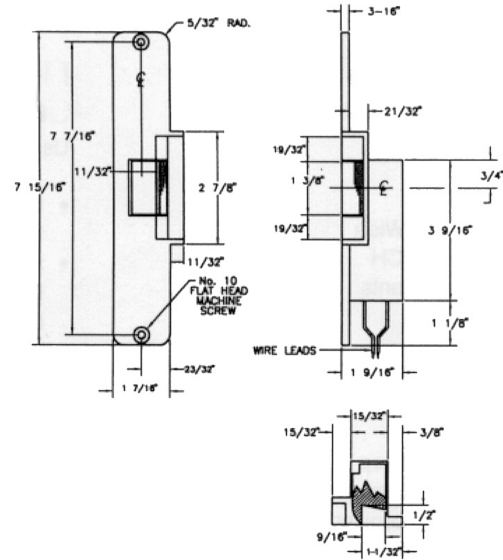

Compatible Locksets