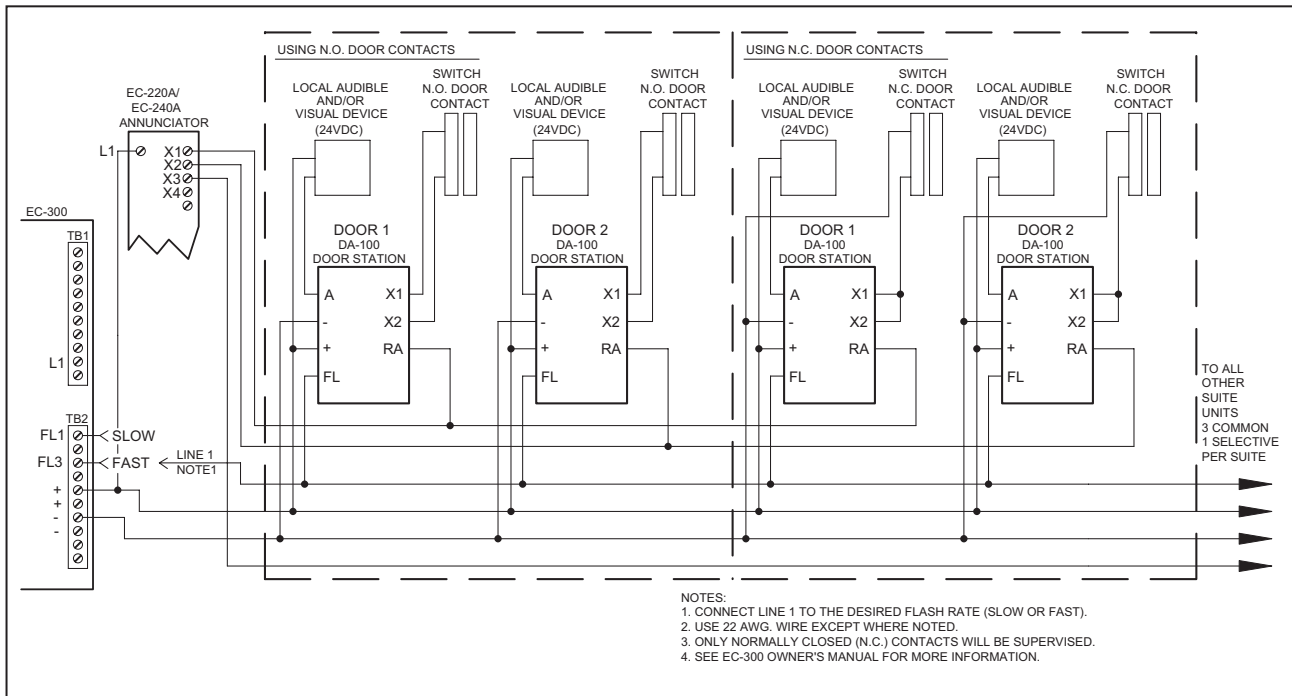

Features

- Keys which are difficult to duplicate
- Form C, 3 ampere relay
- Single gang, stainless steel face plate
- Yellow Status Indicator
- Red Armed Indicator
- Local audible and visual output provided (24VDC)

Mircom's DA-100A Door Alarm Station provides peripheral exit security for any facility. Each station can monitor normally open (N.O.) or normally closed (N.C.) contacts. Ideal for nursing homes, the DA-100A can interface with Mircom's Emergency Call Systems. A Central Monitoring Panel consisting of the EC-300 Call Receiver Module, EC-220A or EC-240 Annunciator Module.

Module shall provide audible and visual annunciation for a multitude of DA-100A stations. A 24 VDC output is provided on each station for local audible and/or visual indicators.

A durable design, the DA-100A is made from stainless steel and uses solid state electronics.

Wiring Diagram

Ordering Information

Model Number	Description
DA-100A	Door Alarm Station
AS-084A	Mini-Piezo Alarm Station, single gang mount
EC-140	Dome Light with piezo buzzer, mounts to single gang electrical box
EC-300	Central Monitoring Module
EC-220A	20 LED Annunciator Module
EC-240A	40 LED Annunciator Module
301-2F	Two Panel Frame
301-3F	Three Panel Frame
301-2B	Backbox for 301-2F
301-3B	Backbox for 301-3F
PS-3B	24VAC Transformer