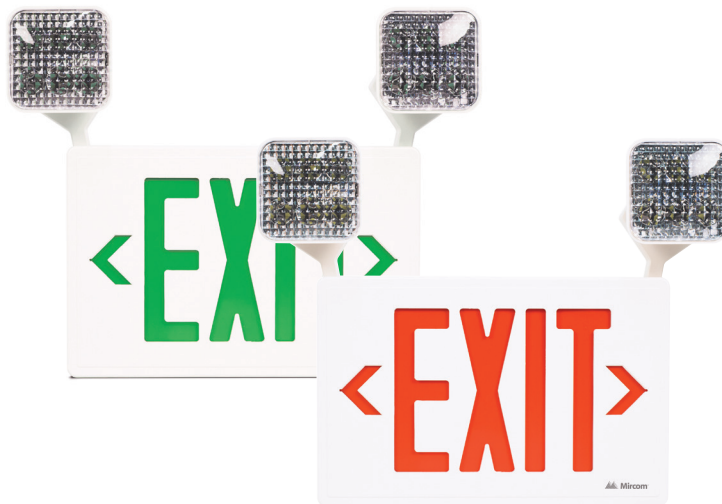

# EL-7027AR\*

## LED Emergency Exit Sign Combo With Adjustable Heads

FEATURES	
Power (W)	3 W
Lamp Type	2x1 W LED
Input Voltage	120/277 VAC
Frequency	60 Hz
LED Type	SMD LED
Battery Type	Ni-cd
Working Time	90 Minutes
Charging Time	15-24 Hours

### DESCRIPTION

- Injection-molded thermoplastic ABS housing
- UL-94V-0 flame rating, fire-retardant
- Wall and ceiling mounting
- Input Voltage: 120/277VAC 60Hz
- 2x1W lamps for emergency mode
- Nickel Cadmium Battery
- Test switch and charge indicator light
- Overcharge & Over-discharge protection
- Backup time: ≥90 minutes
- Conversion time: <0.2 second
- IP Class: IP20
- Insulation: II, Range: 80m2
- Operating Temperature: 0 °C ~ 40 °C

\*Available in:

- Green (EL-7027AG)