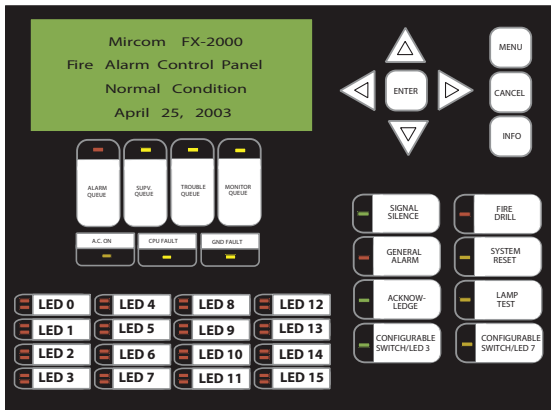

## 1. Contents of the Kit

- 1 Replacement enclosure door with window to fit DSPL-420-16TZDS
- 1 Replacement inner chassis door with DSPL-420-16TZDS mounted

## 2. Installation

### 3. LED Mapping

The old and new displays map the LEDs as shown below.

Old Display

New Display