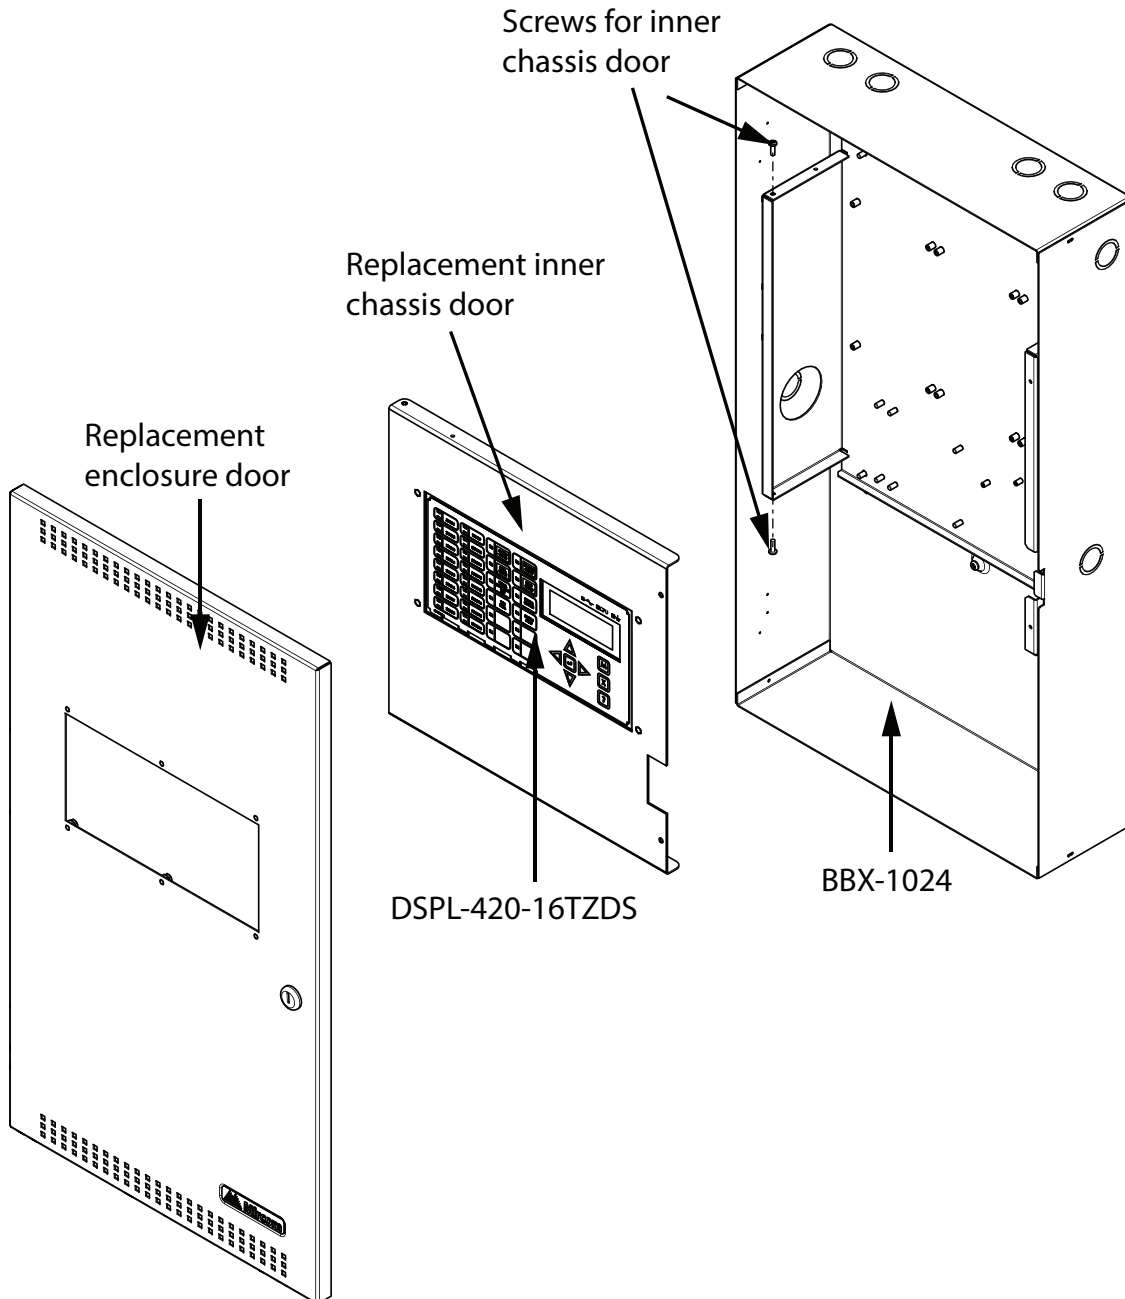

# RPL-FX-2000-DF Installation Instructions

## 1. Contents of the Kit

- 1 Replacement enclosure door with window to fit DSPL-420-16TZDS
- 1 Replacement inner chassis door with DSPL-420-16TZDS mounted

### 3. LED Mapping

The old and new displays map the LEDs as shown below.

Old Display

New Display