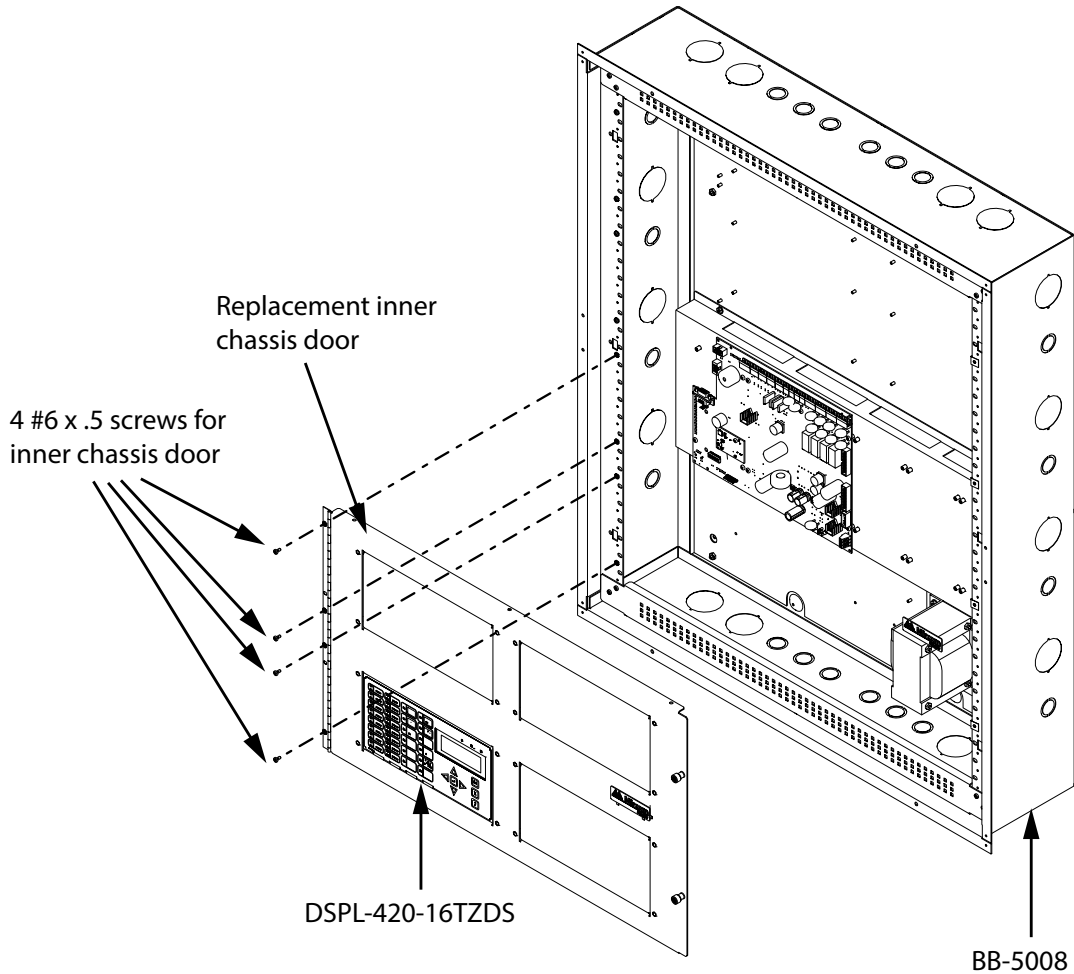

RPL-FX-2009-DF Installation Instructions

1. Contents of the Kit

- 1 Replacement inner chassis door with DSPL-420-16TZDS and 3 deadfront covers mounted

2. Installation

3. LED Mapping

The old and new displays map the LEDs as shown below.

Old Display

New Display