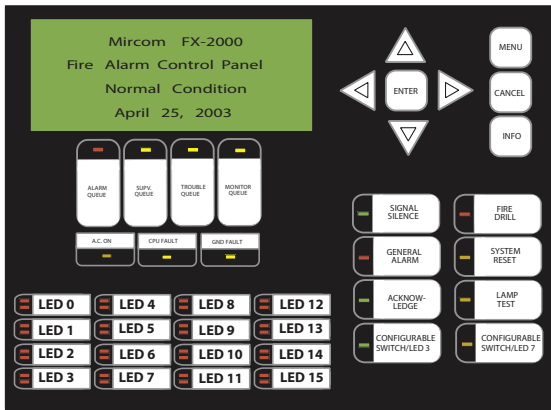

RPL-FX-2009-DF Installation Instructions

1. Contents of the Kit

- 1 Replacement inner chassis door with DSPL-420-16TZDS and 3 deadfront covers mounted

2. Installation

3. LED Mapping

The old and new displays map the LEDs as shown below.

Old Display

New Display