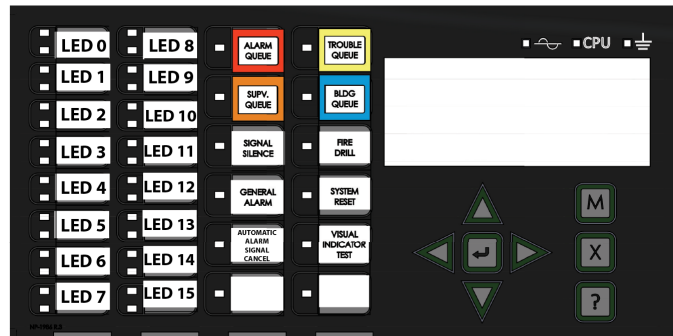

RPL-FX-2009-DF Installation Instructions

1. Contents of the Kit

- 1 Replacement inner chassis door with DSPL-420-16TZDS and 3 deadfront covers mounted

2. Installation

3. LED Mapping

The old and new displays map the LEDs as shown below.

Old Display

New Display