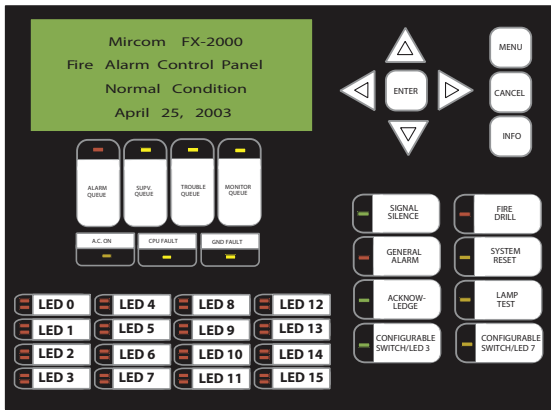

RPL-FX-2017-DF Installation Instructions

1. Contents of the Kit

- 1 Replacement enclosure door
- 1 Replacement inner chassis door with DSPL-420-16TZDS and 3 deadfront covers mounted

2. Installation

3. LED Mapping

The old and new displays map the LEDs as shown below.

Old Display

New Display