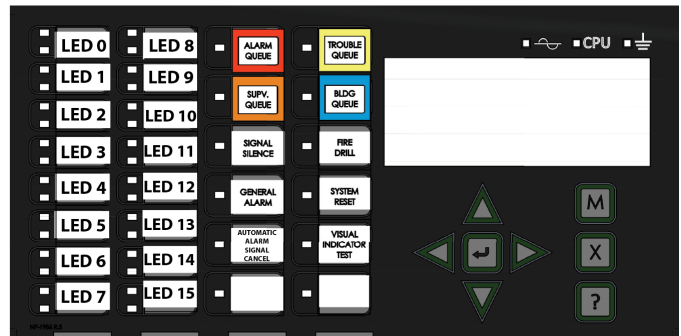

RPL-FX-2017-DF Installation Instructions

1. Contents of the Kit

- 1 Replacement enclosure door
- 1 Replacement inner chassis door with DSPL-420-16TZDS and 3 deadfront covers mounted

2. Installation

3. LED Mapping

The old and new displays map the LEDs as shown below.

Old Display

New Display