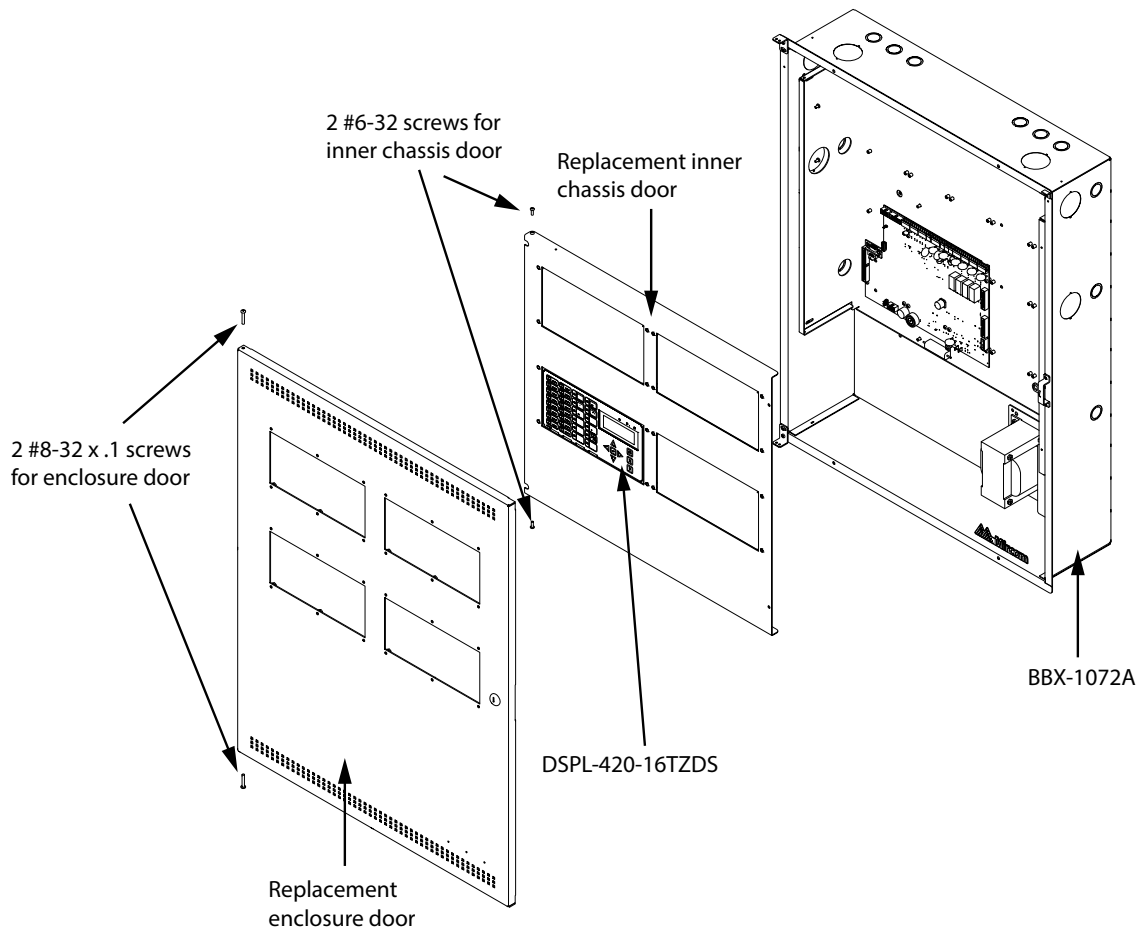

RPL-FX-2017-DF Installation Instructions

1. Contents of the Kit

- 1 Replacement enclosure door
- 1 Replacement inner chassis door with DSPL-420-16TZDS and 3 deadfront covers mounted

2. Installation

3. LED Mapping

The old and new displays map the LEDs as shown below.

Old Display

New Display