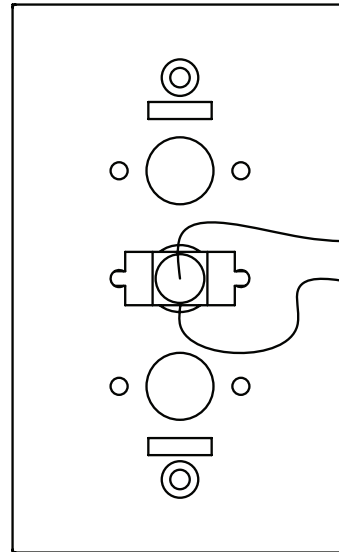

BLACK TO EC-300 "+" TERMINAL.
WHITE TO GREEN WIRE IN SUITE STATION

VIEW IS BACK OF
EC-104 COVER PLATE

BLACK TO EC-300 "+" TERMINAL.
WHITE TO GREEN WIRE IN SUITE STATION

VIEW IS BACK OF
EC-104 COVER PLATE