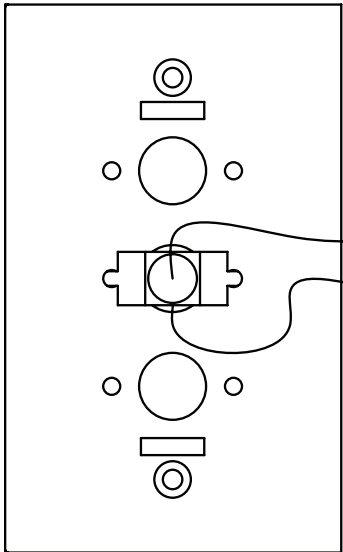

BLACK TO EC-300 "+" TERMINAL.
WHITE TO GREEN WIRE IN SUITE STATION

VIEW IS BACK OF
EC-104 COVER PLATE

BLACK TO EC-300 "+" TERMINAL.
WHITE TO GREEN WIRE IN SUITE STATION

VIEW IS BACK OF
EC-104 COVER PLATE