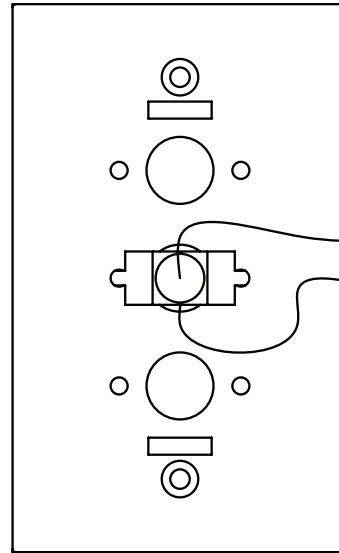

BLACK TO EC-300 "+" TERMINAL.
WHITE TO GREEN WIRE IN SUITE STATION

VIEW IS BACK OF
EC-104 COVER PLATE

BLACK TO EC-300 "+" TERMINAL.
WHITE TO GREEN WIRE IN SUITE STATION

VIEW IS BACK OF
EC-104 COVER PLATE