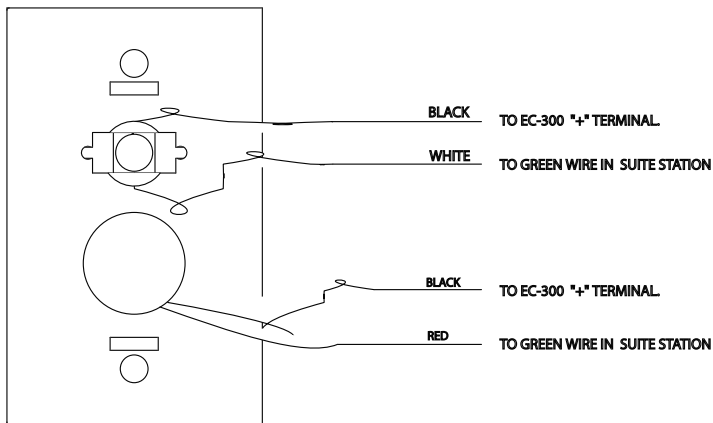

VIEW IS BACK OF  
EC-140 COVER PLATE

ECO#		SIGNATURES		DATE	MIRCOM TECHNOLOGIES LIMITED 25 Interchange Way, Vaughan, Ontario L4K 5W3 Tel: (905) 660-4655 FAX: (905) 660-4113			
UNLESS OTHERWISE SPECIFIED		DRN. BY. REINHEIMER			TITLE: WIRING DIAGRAM FOR EC-140 DOME LIGHT AND BUZZER			
DIMENSIONS ARE IN INCHES 3RD ANGLE PROJECTION		CHKD.	APPVD.		CODE IDENT No.	SIZE	DRAWING No./ FILE No.	REV.
TOLERANCES ON: XX ± .010" 0.015" XXX ± 0.005" ANGLE ± 1°		PROJ. ENG.				B	LT-7052	1
DO NOT SCALE DRAWING		MAT. MNGR.			SCALE: 1:1	SHEET 1 OF 1		
		MFG. ENG.						