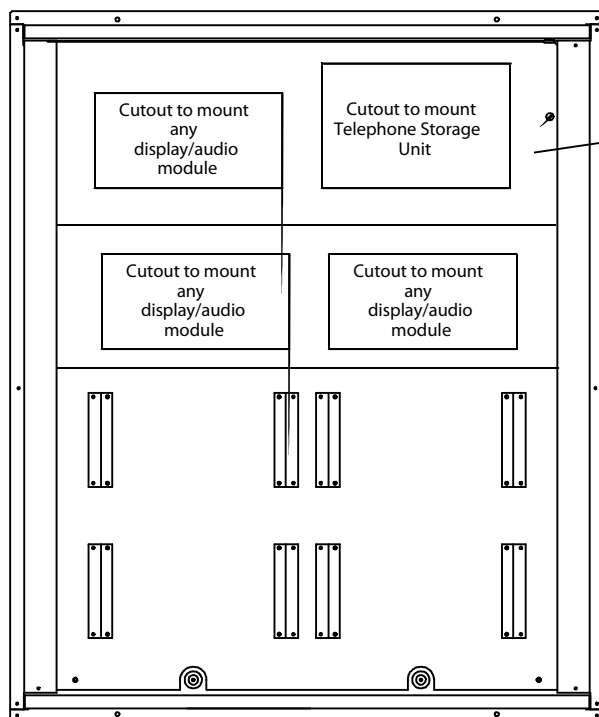

The QTS-5305 Telephone Storage Unit provides storage for up to five remote handsets, with two telephones on the top shelf, two on the second shelf and one below. The QTS-5305 Telephone Storage unit is ONLY mounted in the top position of the BB-5008 and BB-5014. It comes with two brackets which are mounted to the backbox and then the storage unit is mounted onto the brackets, which contain four threads, using four # 6 hex nuts. The QTS-5305 also comes with a dead front which is mounted onto the backbox BB-5008 or BB-5014 with 2 # 6 screws and closes with pem fastener. Please note that the storage unit must always be mounted on the top right -hand side of the backbox.

Interior View or BB-5008 Backbox

The QTS-5305 Telephone Storage Unit mounts in the top position of the BB-5008 (shown here) and the BB-5014.