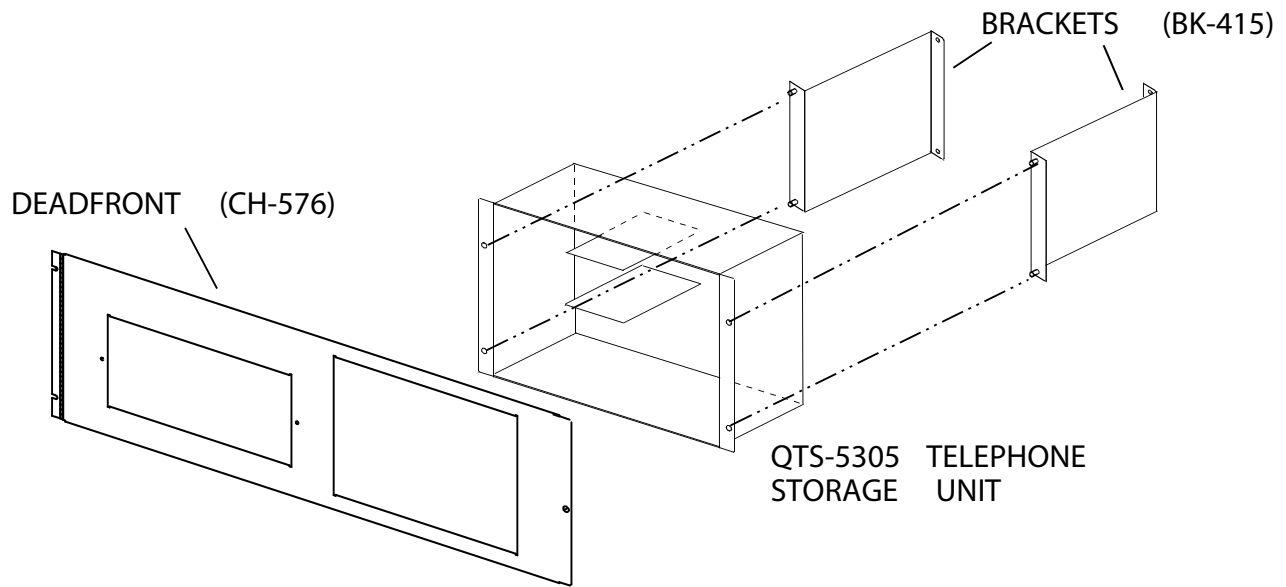

The QTS-5305 Telephone Storage Unit provides storage for up to five remote handsets, with two telephones on the top shelf, two on the second shelf and one below. The QTS-5305 Telephone Storage unit is ONLY mounted in the top position of the BB-5008 and BB-5014. It comes with two brackets which are mounted to the backbox and then the storage unit is mounted onto the brackets, which contain four threads, using four # 6 hex nuts. The QTS-5305 also comes with a dead front which is mounted onto the backbox BB-5008 or BB-5014 with 2 # 6 screws and closes with pem fastener. Please note that the storage unit must always be mounted on the top right -hand side of the backbox.

Interior View or BB-5008 Backbox

The QTS-5305 Telephone Storage Unit mounts in the top position of the BB-5008 (shown here) and the BB-5014.