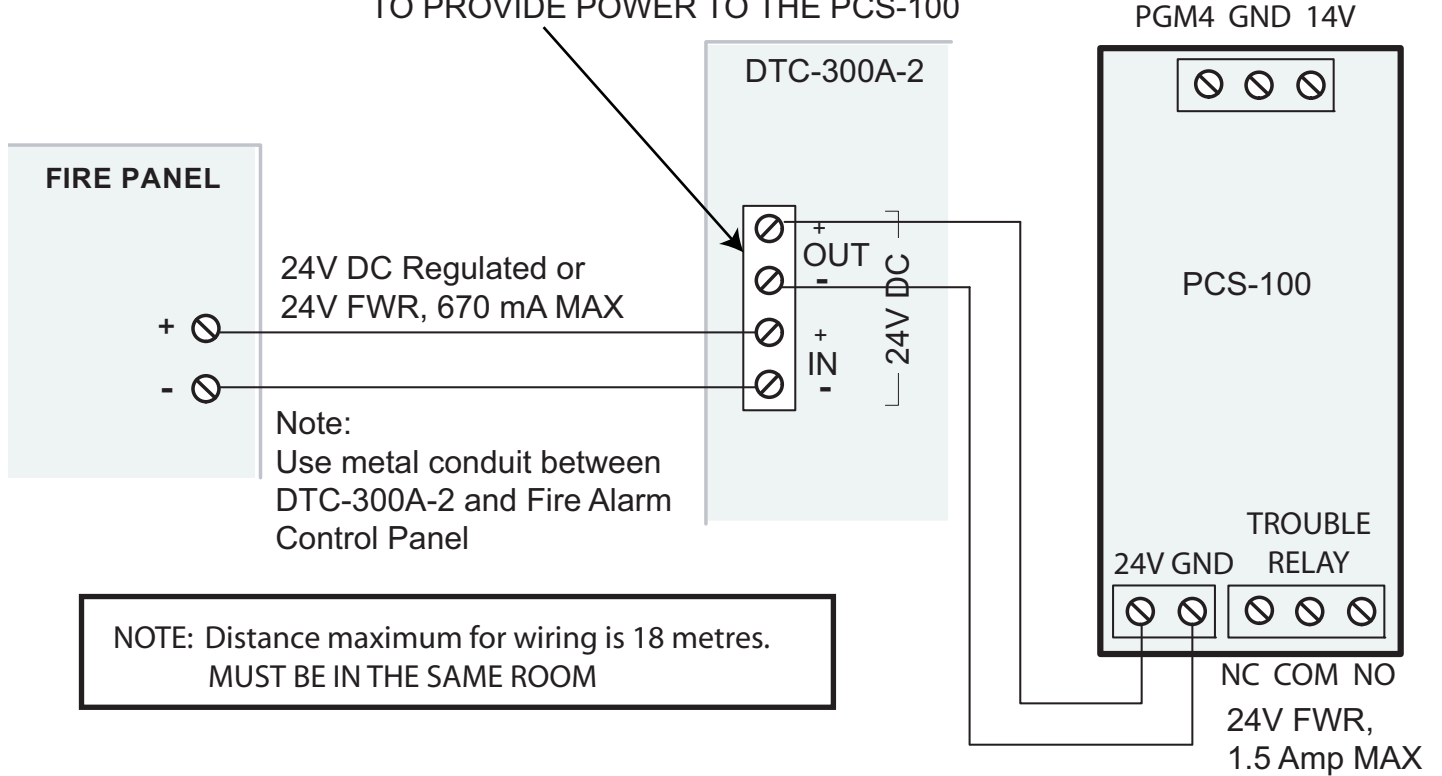

)"(DckYf'Gidd'm'K]f]b[

V@^ÁÖVÔÈÈ€€ÈÈÈÁ!^~^á!^•Á] [, ^!Á-! [{ ÁæÁGIXÁÖÖÁ!^~^|æc^áÁ[!ÁGIXÁÖÖÁØYÜÁ•~]]|^ÉÁÖ [} }^&cÁc [Á
c^! { á }æ|•Á { æ!^áÁGIXÁÖÖÁQPEÁ] [•áçáç^Áæ } áÁ } ^*æçáç^ÉÁQ-Á~•^áÉÁc@^ÁUÔUÉF€€ÁU [, ^!ÁÖ [ ]ç^!c^!Á
æ}áÁU^|æ^Á& [ ]ç^!c•Ác@^ÁGIXÁc [Á]! [çáá^Ác@^ÁF!XÁ!^~^á!^áÁá^Ác@^ÁHÖI€F€ÁYá!^!^••ÁcE|æ! { Á
Ö [{ { } }á&æc [!È

THE 24V DC OUT TERMINALS ARE USED TO PROVIDE POWER TO THE PCS-100

:][ifY'+ 8H7!'$$5!&'&(J'DckYf'Gidd'm'K]f]b[

W•^Á, á!^Á*æ~*^Á-[!Á] [, ^!Á•~]]|^Á, á!á } *Áæ•Á•] ^&á-á^áÁ ^!ÁVæà|^Á!á^! [,

HUVY', DckYf'Gidd'm'K]f]b['7\Ufh

Yá!^Á*æ~*^	Tæçá { ~ { Á, á!á } *Á!~ } Ác [Á]æ•çá^çá&^	
ØYÖ	Ø^c	T^c^!•
GG	GÍÈ	ííÈ
GÈ	HJÍÈ	FGÈÈ
FÌ	ÍJFÈ	FÌÈÈ