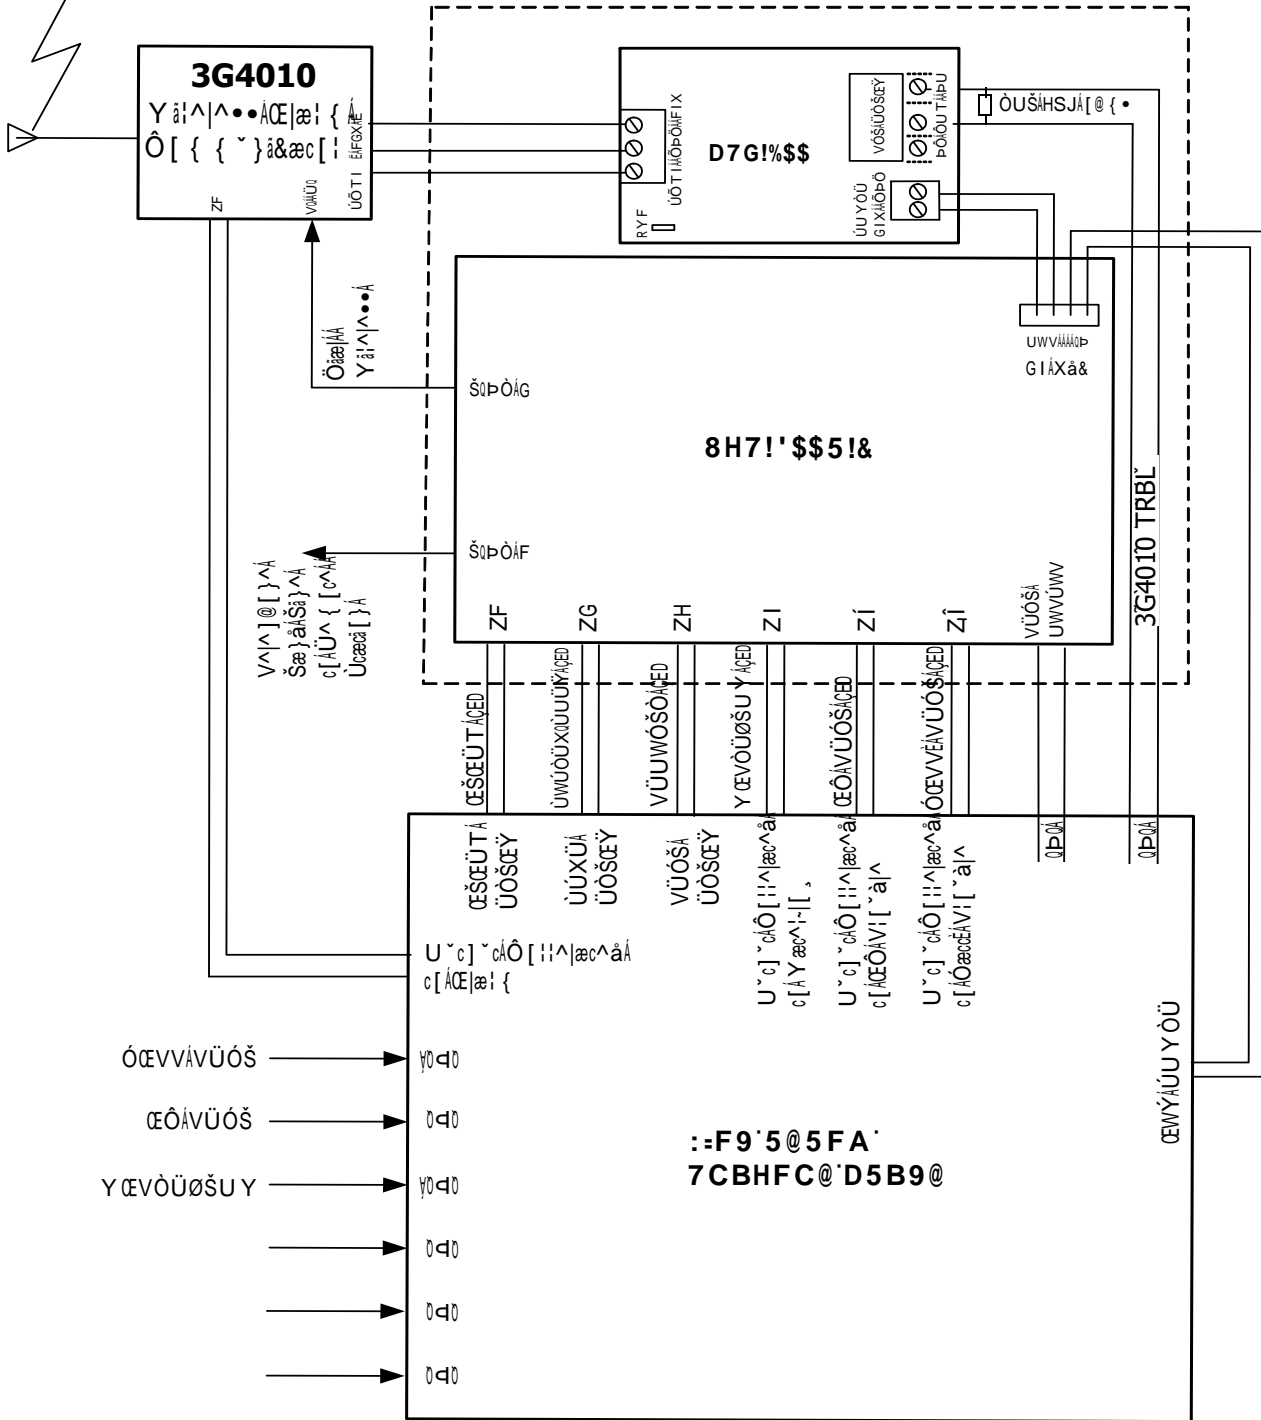

)* Hmd]WU`'=bghU`Uh]cb'K]f]b [

Ó^|[, Áá•ÁæAc^]â&æ|Áâ }•cæ||æcâ [}Á , @^}ÁŠâ }^ÁGÁá•Á , á!^|••Áæ }áÁæÁÚÓÙÈF€€Áæ }áÁHÖ | €F€Áæ!^Á
!^~ á!^áÈ

V [ÁÖÙTĐÓÚÚ
Ô^||~|æ!Á•á* }æ|Ác [Á
Ü^ { [c^ÁÚcæcâ [}

ÈÁÈ|Á~ }ác•A { ~•c^h^Áá }•cæ||^áá }Ác@^Á•æ { ^h [[{ È
ÈÁÈ|Á^øc^ }á^á^ , áá } * Á { ~•c^h^Áá }Á& [ ] á ~áÈÁ
ÈÁÖá•cæ!&^ { æø F | { ^c!^•

:][i fY' - Hmd]WU`'=bghU`Uh]cb'K]f]b [