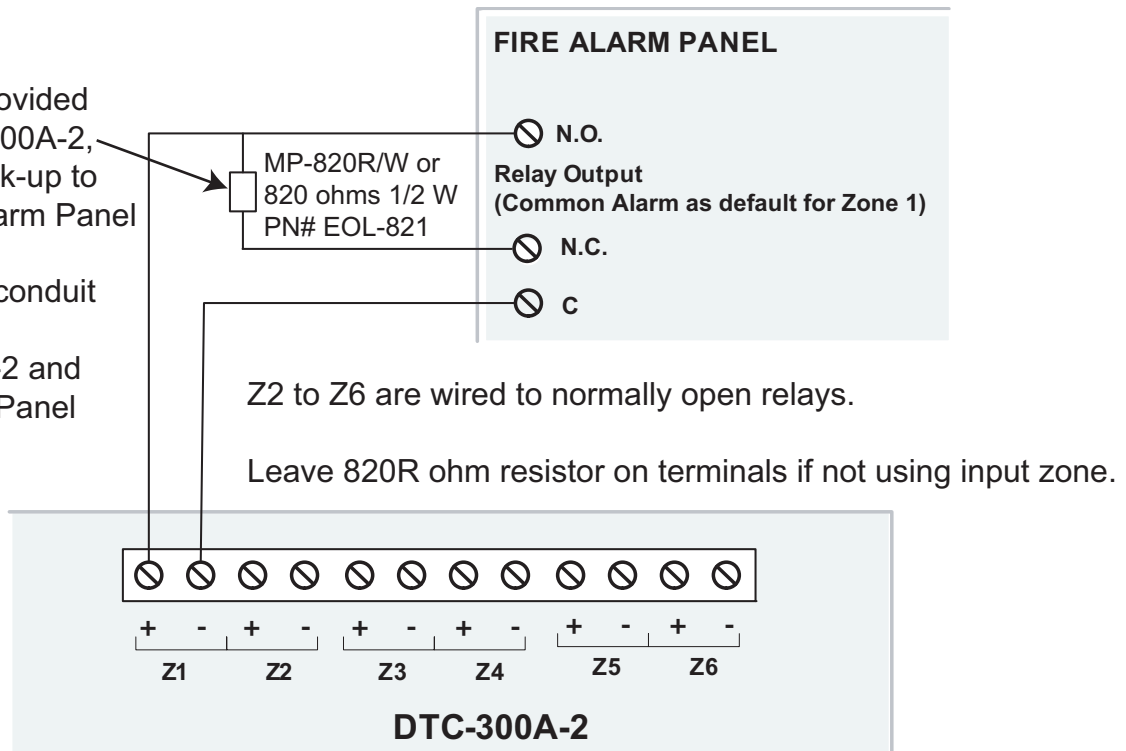

Resistor provided with DTC-300A-2, use for hook-up to any Fire Alarm Panel
 Note:
 Use metal conduit between DTC-300A-2 and Fire Alarm Panel

ALL INPUT ZONES ARE SUPERVISED

:][ifY') 8H7!'\$\$5!&'NcbY' K]f]b[