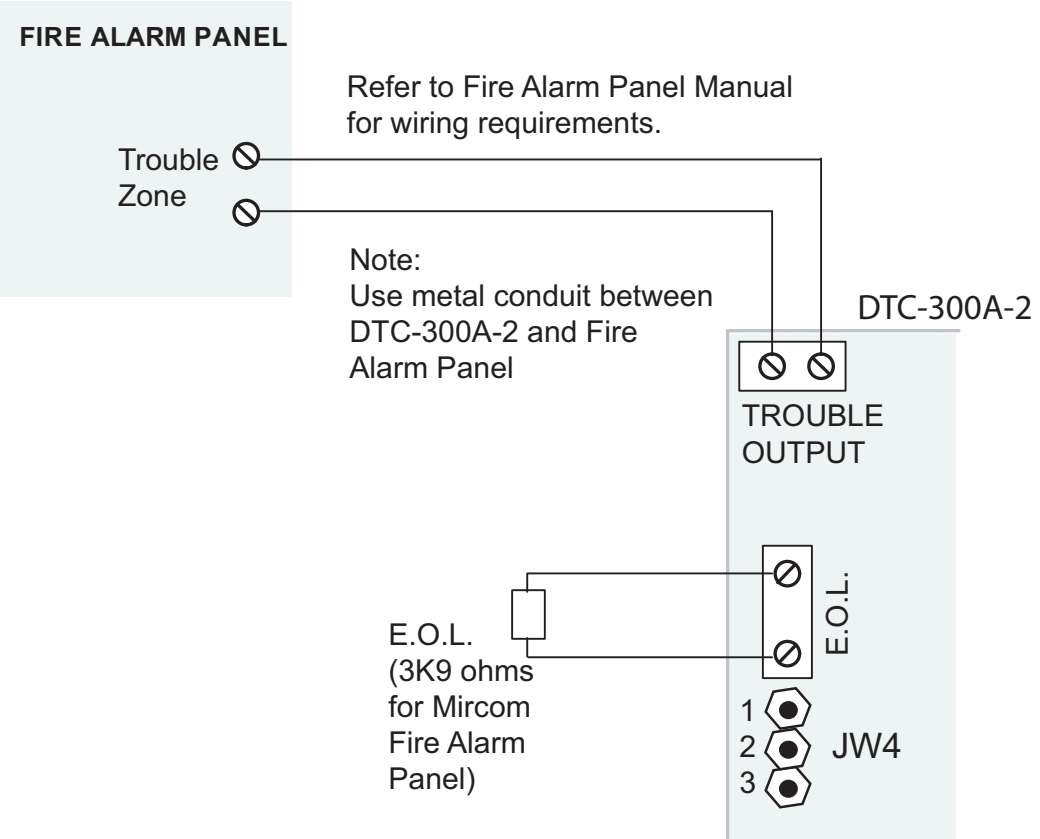

HUV'Y+ 8H7!'$$5!&'NcbY'K]f]b['7\Ufh

Yá!^Á*æ~*^	Tæðá { ~ { Á, áíá } *Á! ~ } Ác [Áæ•cÁ^Çá&^	
ÆYÖ	Ø^c	T^c^!•
GG	GJJ€	JF€
G€	IÍ€	FIÍ€
FÌ	ÏÏ€	GH€€
FÎ	FG€€€	HÎ€€
FI	FJ€€€	ÍÍ€€
FG	HEI€€	JG€€

i

BchY. Tæðá { ~ { Á [[ ] Á!^•á•cæ } &^Á•@ [~ |áÁ } [cÁ^ç&^^áF€€Á [@ { •ÉÁ
Tæðá { ~ { Á&æ] æ&ácæ } &^Á [-ÁÉÉÍÁ ØÁc [cæ]Á [ ] Áæ&@Á : [ ] ^É

)" Hfc i V'Y' C i h d i h' K]f]b [

V@^Ác! [~ à|Á [~ c] ~ cÁ•Á, á!^áÁc [ÁæAØá!^ÁcE|æ! { ÁV! [~ à|ÁU } |^Á { [ ] } ác [!Á : [ ] ^ÉÁV@á•Áá•Áá [ ] ^Ác [Á { [ ] } ác [!Á
c@^ÁÖVÖÈH€€€ÉGÉÁV@^ÁÖÈUÉSÁ!^•á•c [!Á!^~ á!^áÁ- [!Ác@á•Á : [ ] ^Áá•Ác [Áá^Á] |æ&^áÁ [ ] Ác@^Ác^! { á } æ|•Á
{ æ! \^áÁÖÈUÉSÉÁ^Á [, Ác@^ÁV! [~ à|ÁU~c] ~ cÉÁV@^Áçæ|~^Á [-Ác@^ÁÖÈUÉSÉÁ!^•á•c [!Áá^] ^ } á•Á [ ] Ác@^Á
ØCEÖÚÁ~^•áÉÁØ [!Ác@^ÁTá!& [{ ÁØCEÖÉÁ~^ÁHSJÁ [@ { •ÉÁV@^ÁV! [~ à|ÁU~c] ~ cÁc^! { á } æ|•Áæ!^Áá!^Á
& [ ] cæ&c•ÉÁW•^ÁR Y | Ác [Á•^|&c^Áç@^Á!Á] [! { æ|~Á& [•^áÁç] á } •ÁFÁæ } áÁGDÁ [!Á] [! { æ|~Á [ ] ^ } Áç] á } •ÁGÁæ } áÁ
HDÉ

:] [ifY* 8H7!'$$5!&'Hfc i V'Y' C i h d i h' K]f]b [