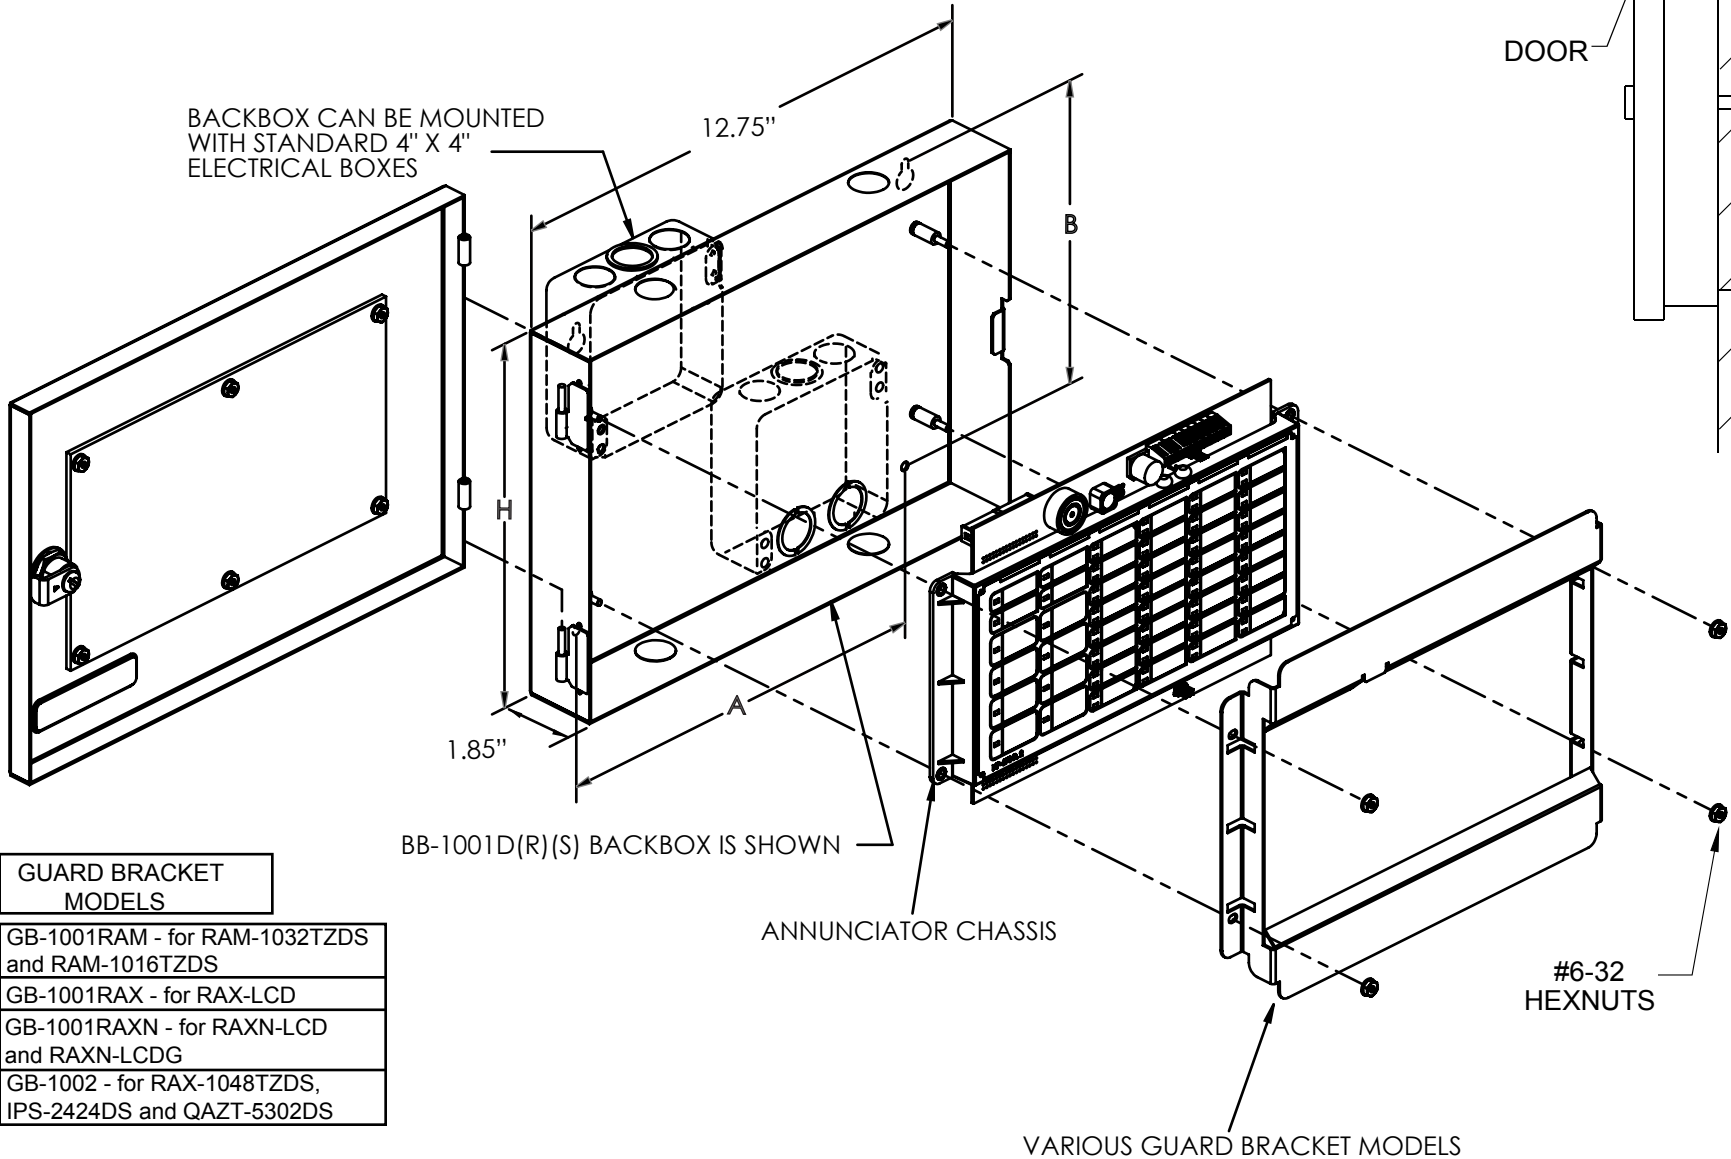

BACKBOX	HEIGHT H (IN.)	MOUNTING A(IN.) B(IN.)	
BB-1001D(R)(S)	9.0"	9.95"	7.5"
BB-1002D(R)(S)	18.0"	9.95"	16.5"
BB-1003D(R)(S)	26.5"	9.95"	24.9"

MODEL NUMBER NOTES:
 NO SUFFIX IS FOR WHITE DOOR
 SUFFIX R IS FOR RED DOOR
 SUFFIX S IS FOR STAINLESS STEEL DOOR
 BACKBOX IS ALWAYS BLACK

BACKBOX CAN BE MOUNTED WITH STANDARD 4" X 4" ELECTRICAL BOXES

GUARD BRACKET MODELS

- GB-1001RAM - for RAM-1032TZDS and RAM-1016TZDS
- GB-1001RAX - for RAX-LCD
- GB-1001RAXN - for RAXN-LCD and RAXN-LCDG
- GB-1002 - for RAX-1048TZDS, IPS-2424DS and QAZT-5302DS