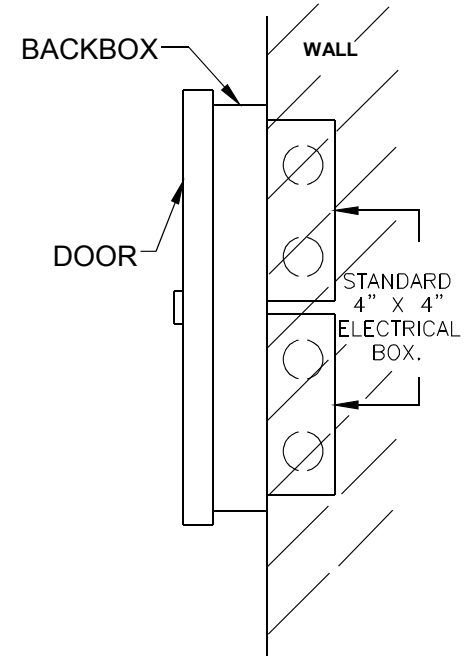

BACKBOX	HEIGHT H (IN.)	MOUNTING A(IN.) B(IN.)	
BB-1001D(R)(S)	9.0"	9.95"	7.5"
BB-1002D(R)(S)	18.0"	9.95"	16.5"
BB-1003D(R)(S)	26.5"	9.95"	24.9"

MODEL NUMBER NOTES:
 NO SUFFIX IS FOR WHITE DOOR
 SUFFIX R IS FOR RED DOOR
 SUFFIX S IS FOR STAINLESS STEEL DOOR
 BACKBOX IS ALWAYS BLACK

BACKBOX CAN BE MOUNTED WITH STANDARD 4" X 4" ELECTRICAL BOXES

GUARD BRACKET MODELS

- GB-1001RAM - for RAM-1032TZDS and RAM-1016TZDS
- GB-1001RAX - for RAX-LCD
- GB-1001RAXN - for RAXN-LCD and RAXN-LCDG
- GB-1002 - for RAX-1048TZDS, IPS-2424DS and QAZT-5302DS