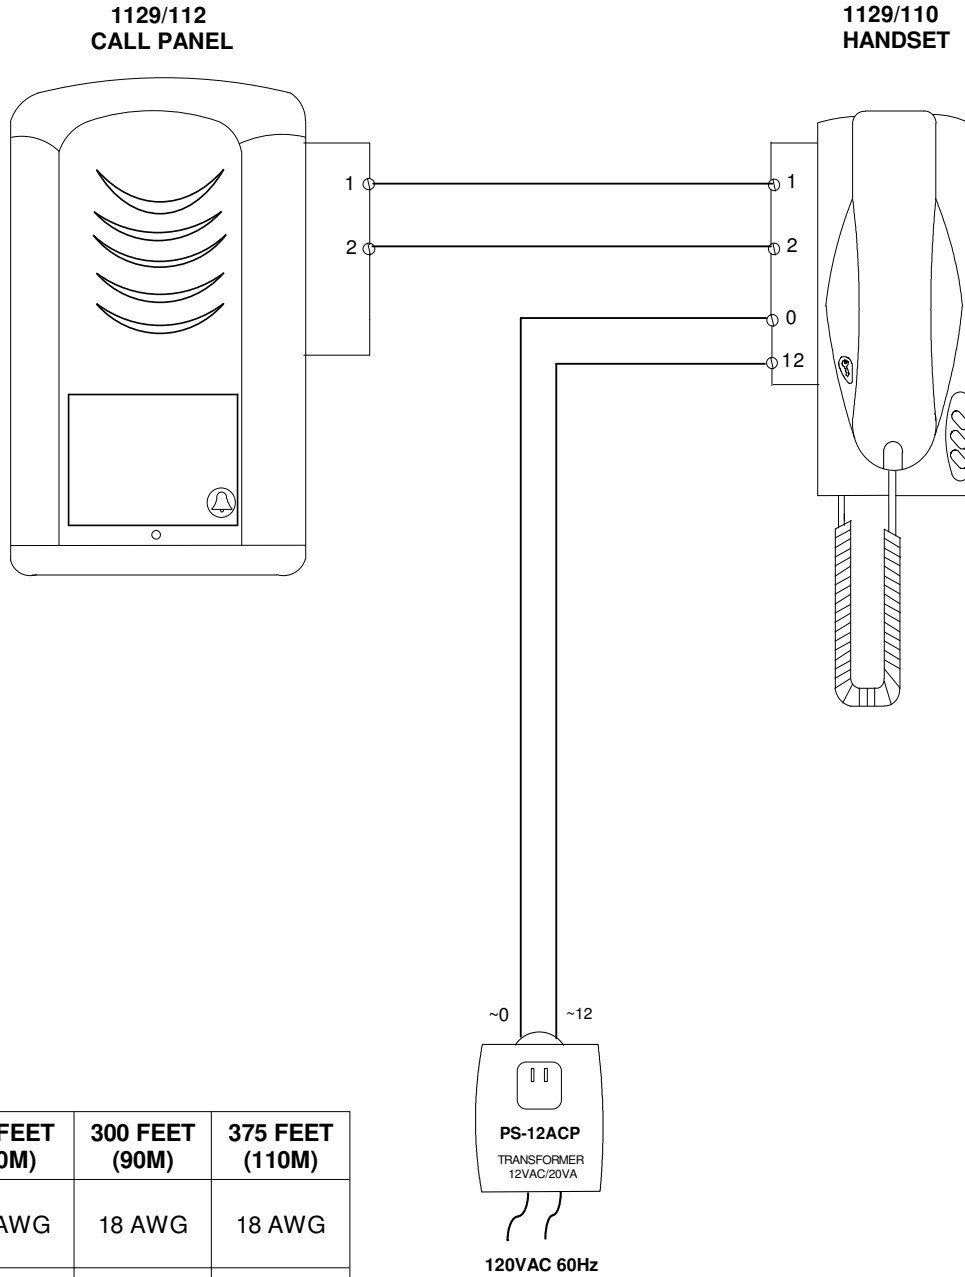

AUDIO KIT CONFIGURED WITH 1 DOOR STATION, 1 HANDSET STATION AND DOOR RELEASE FUNCTION

TERMINAL	200 FEET (60M)	300 FEET (90M)	375 FEET (110M)
~12	20 AWG	18 AWG	18 AWG
~0	20 AWG	18 AWG	18 AWG
1	20 AWG	18 AWG	18 AWG
2	20 AWG	18 AWG	18 AWG

AUDIO KIT CONFIGURED WITH 1 DOOR STATION AND 1 HANDSET STATION

TERMINAL	200FEET (60M)	300 FEET (90M)	375 FEET (110M)
~12	20 AWG	18 AWG	18 AWG
~0	20 AWG	18 AWG	18 AWG
1	20 AWG	18 AWG	18 AWG
2	20 AWG	18 AWG	18 AWG