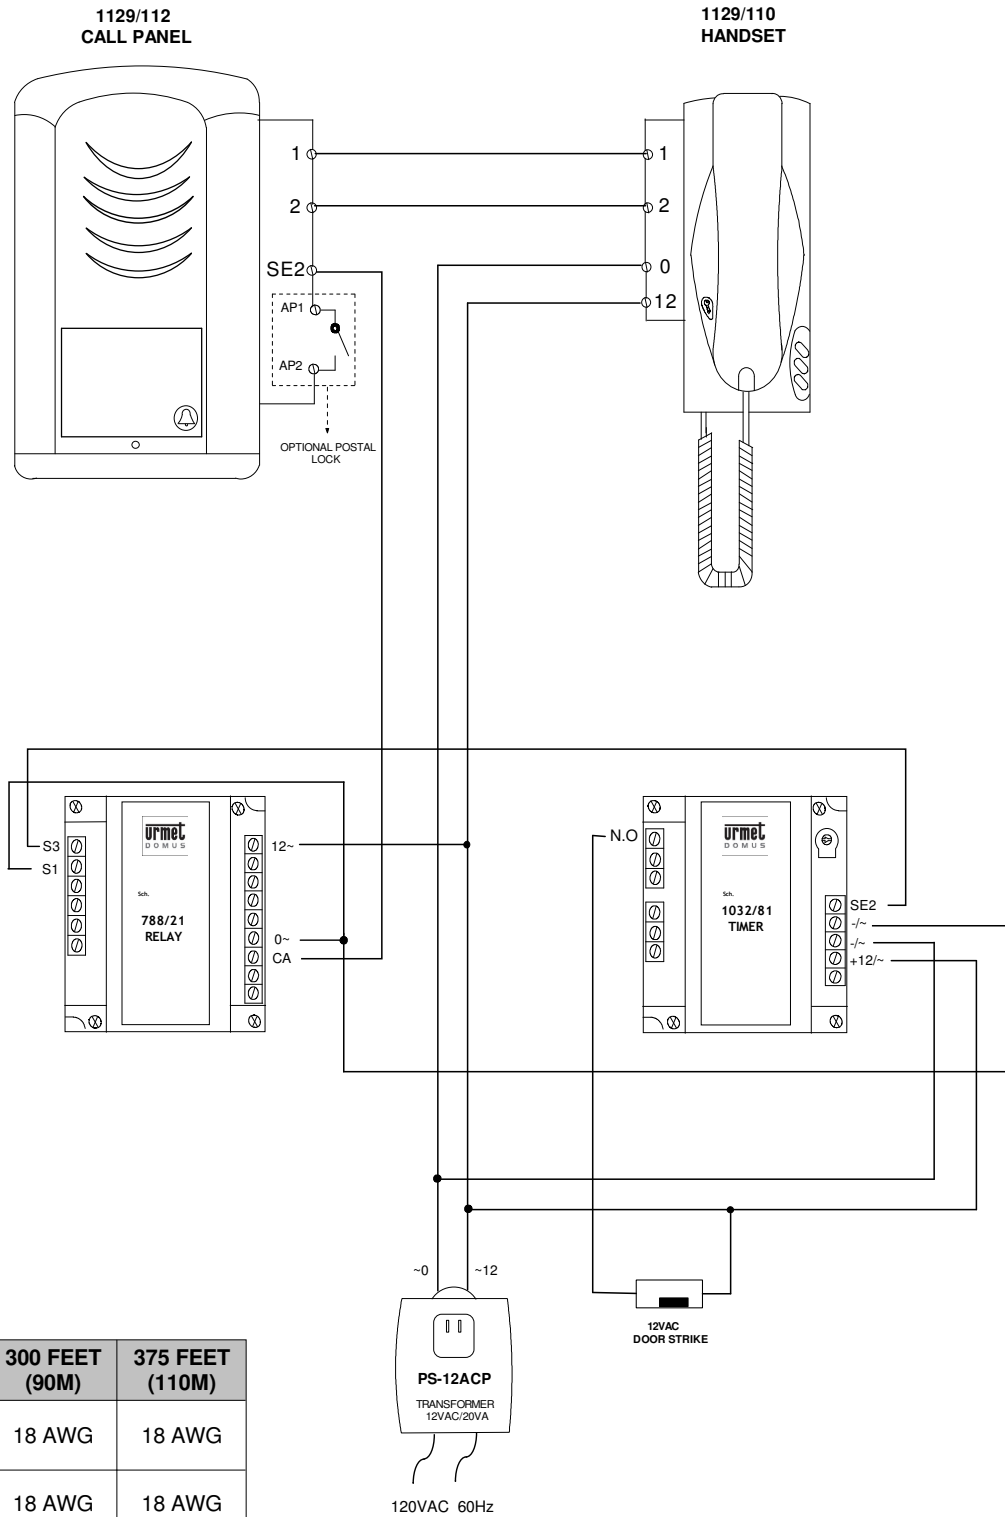

AUDIO KIT CONFIGURED WITH 1 DOOR STATION, 1 HANDSET STATION AND DOOR RELEASE FUNCTION

TERMINAL	200 FEET (60M)	300 FEET (90M)	375 FEET (110M)
~12	20 AWG	18 AWG	18 AWG
~0	20 AWG	18 AWG	18 AWG
1	20 AWG	18 AWG	18 AWG
2	20 AWG	18 AWG	18 AWG

AUDIO KIT CONFIGURED WITH 1 DOOR STATION AND 1 HANDSET STATION

TERMINAL	200FEET (60M)	300 FEET (90M)	375 FEET (110M)
~12	20 AWG	18 AWG	18 AWG
~0	20 AWG	18 AWG	18 AWG
1	20 AWG	18 AWG	18 AWG
2	20 AWG	18 AWG	18 AWG