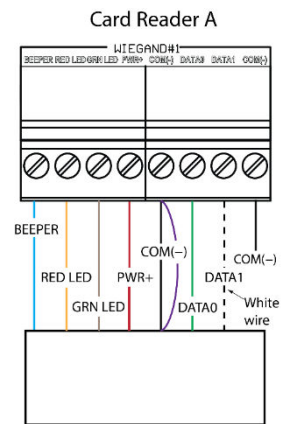

Mircom Access Control and MIWA Credentials Compatibility

MIWA KEY FOBs	
LX-FOB-M	LOC MIFARE CLASSIC FOBs 4K (STAFF & MANAGEMENT)
LX-FOB-T	LOC MIFARE CLASSIC FOBs 1K (TENANTS)
LX-FOB-T-HS	MIFARE PLUS 2K FOB BLACK WITH UID - GENERIC
LX-FOB-TM-HS	MIFARE PLUS 4K FOB WHITE BLANK
MIRCOM READER	
TX3-CSR-35	Mobile Ready Smartcard Reader (mullion and single gang mount)
TX3-CSR-6.2	Mobile Ready Smartcard Keypad and Reader (Mullion Mount)
TX3-CSR-6.4	Mobile Ready Smartcard Keypad and Reader (Single Gang Mount)
MIRCOM Access Controller	
TX3-CX-2-A	Two-door controller
TX3-CX-4-A	Four-doors controller

Mircom & MIWA Integration Requirements:

- Mircom access control system is expected to be installed at the main entrance and in common areas with compatible cards readers.
- Individual suite doors will be controlled by Miwa locks.
- Miwa fobs are expected to work with the Mircom card readers.
- Mircom card readers require appropriate wiring to be implemented as illustrated in the diagram below.

Note: The purple/violet wire from the card reader should be connected to the same ground (GND) as the main black wire.

- Minor configuration checks are required in the TX3-Configurator software.
 - Ensure 32-bit CSN is selected in card format.
 - Tap the card on TX3-Card Reader.
 - Ensure the new wiring on TX3-card reader is implemented.
 - Get the card number from the online events.
 - Enter the card and access should be granted.