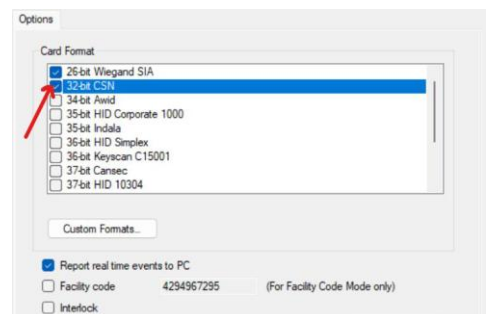

MIWA KEY FOBs	
LX-FOB-M	LOC MIFARE CLASSIC FOBs 4K (STAFF & MANAGEMENT)
LX-FOB-T	LOC MIFARE CLASSIC FOBs 1K (TENANTS)
LX-FOB-T-HS	MIFARE PLUS 2K FOB BLACK WITH UID - GENERIC
LX-FOB-TM-HS	MIFARE PLUS 4K FOB WHITE BLANK
MIRCOM READER	
TX3-CSR-35	Mobile Ready Smartcard Reader (mullion and single gang mount)
TX3-CSR-6.2	Mobile Ready Smartcard Keypad and Reader (Mullion Mount)
TX3-CSR-6.4	Mobile Ready Smartcard Keypad and Reader (Single Gang Mount)
MIRCOM Access Controller	
TX3-CX-2-A	Two-door controller
TX3-CX-4-A	Four-doors controller

Mircom & MIWA Integration Requirements:

- Mircom access control system is expected to be installed at the main entrance and in common areas with compatible cards readers.
- Individual suite doors will be controlled by Miwa locks.
- Miwa fobs are expected to work with the Mircom card readers.
- Mircom card readers require appropriate wiring to be implemented as illustrated in the diagram below.

Note: The purple/violet wire from the card reader should be connected to the same ground (GND) as the main black wire.

- Minor configuration checks are required in the TX3-Configurator software.
  - Ensure 32-bit CSN is selected in card format.
  - Tap the card on TX3-Card Reader.
  - Ensure the new wiring on TX3-card reader is implemented.
  - Get the card number from the online events.
  - Enter the card and access should be granted.