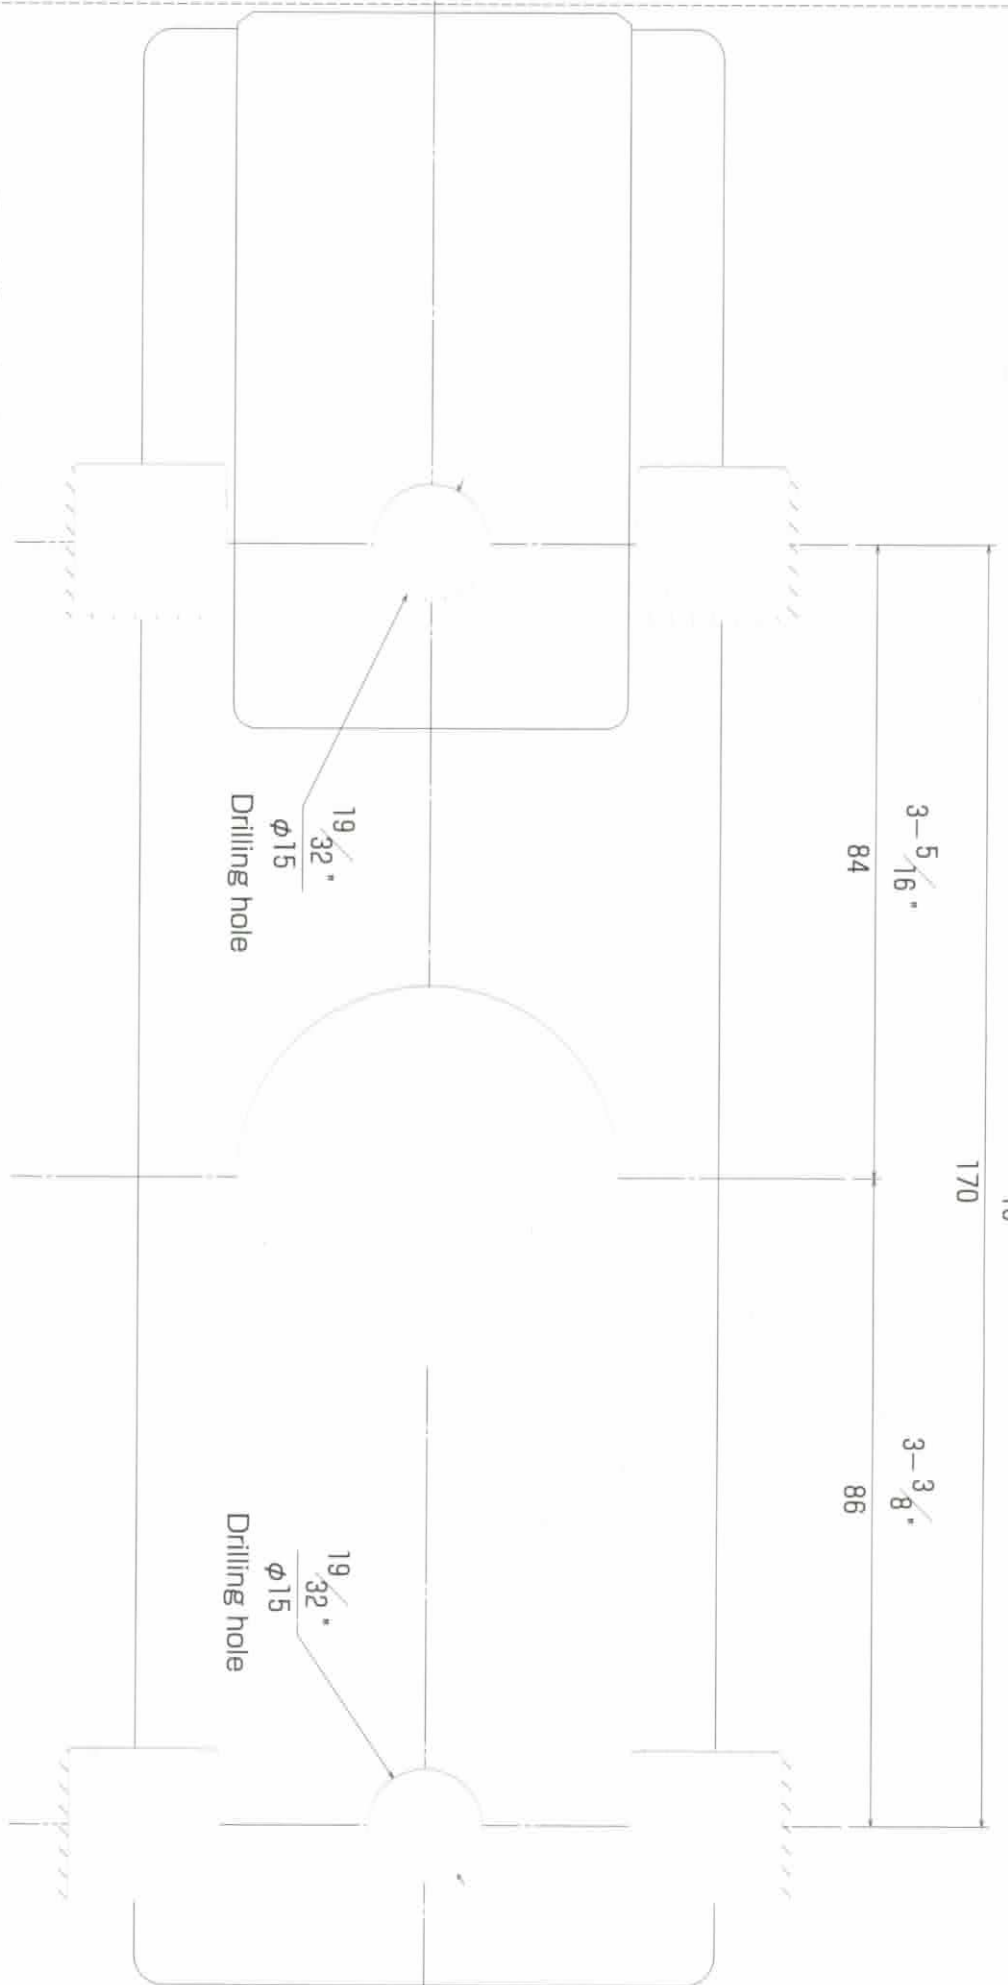

FOLD HERE

ALV2P SERIES TEMPLATE

MIWA LOCK [838K1370]

Check if each edge of the escutcheon is on the center line of the square hole.
Be careful not to damage the lock case when you make a drill hole.