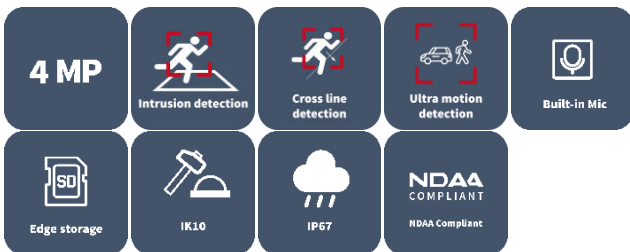

4MP HD Vandal-resistant IR Fixed Dome Network Camera SC-3143-IHS-F28M

Features

- High quality image with 4 MP, 1/3.0" CMOS sensor
- 4 MP (2688 × 1520)@25/20 fps; 4 MP (2560 × 1440)@25/20 fps; 3 MP (2304 × 1296)@30/25 fps; 1080P (1920 × 1080)@30/25 fps
- Ultra 265, H.265, H.264, MJPEG
- Easystar technology ensures high image quality in low illumination environment
- 120 dB true WDR technology enables clear image in strong light scene
- Supports 9:16 corridor mode
- Built-in mic
- Smart IR, up to 30 m (98.4 ft.) IR distance
- MicroSD, up to 512 GB
- IK10 vandal resistant
- IP67 protection
- Supports PoE power supply
- 3-axis