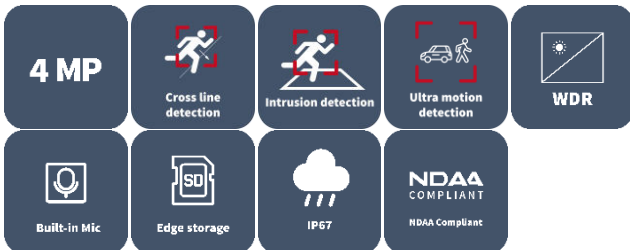

4MP HD IR Fixed Network Camera SC-3243-IHS-F28M

Features

- High quality image with 4 MP, 1/3.0" CMOS sensor
- 4 MP (2688 × 1520)@25/20 fps; 4 MP (2560 × 1440)@25/20 fps; 3 MP (2304 × 1296)@30/25 fps; 1080P (1920 × 1080)@30/25 fps
- Ultra 265, H.265, H.264, MJPEG
- Easystar technology ensures high image quality in low illumination environment
- 120 dB true WDR technology enables clear image in strong light scene
- Supports 9:16 corridor mode
- Built-in mic
- Smart IR, up to 30 m (98.4 ft.) IR distance
- MicroSD, up to 512 GB
- IP67 protection
- Supports PoE power supply
- 3-axis