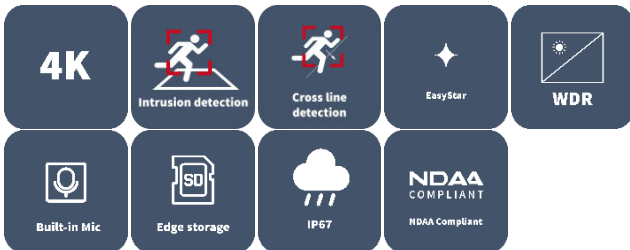

8MP HD IR Fixed Network Camera SC-3283-IHS-F28M

Features

- High quality image with 8 MP, 1/2.8" CMOS sensor
- 8 MP (3840 × 2160)@20 fps; 5 MP (3072 × 1728)@30/25 fps; 4 MP (2560 × 1440)@30/25 fps; 1080P (1920 × 1080)@30/25 fps
- Ultra 265, H.265, H.264, MJPEG
- 120 dB true WDR technology enables clear image in strong light scene
- Supports 9:16 corridor mode
- Built-in mic
- Smart IR, up to 30 m (98.4 ft.) IR distance
- MicroSD, up to 512 GB
- IP67 protection
- Supports PoE power supply
- 3-axis