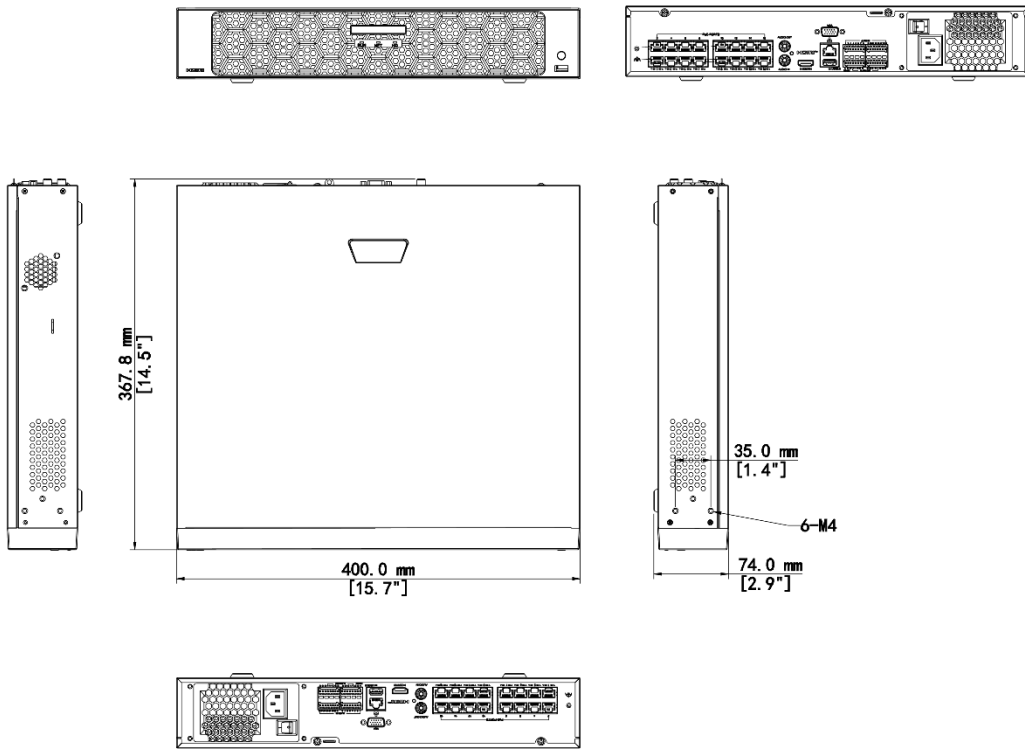

### Features

- Support Ultra 265/H.265/H.264 video formats
- 16/32-channel input
- Plug & Play with 16 independent PoE network interfaces
- Support mainstream cameras of ONVIF conformance(Profile S, Profile G, Profile T ) and RTSP protocols
- Support 1-ch HDMI, 1-ch VGA. HDMI up to 4K (3840x2160) resolution
- VGA and HDMI independent output
- Up to 16 Megapixels resolution recording
- ANR technology to enhance the storage reliability when the network is disconnected
- Support cloud upgrade

### Specifications

Model	SR-32NB-I4-16P
Decoding	
Decoding Format	Ultra 265, H.265, H.264
Decoding Capability	Ultra 265/H.265: 2 x 16MP@30, 2 x 12MP@30, 4 x 4K@30, 6 x 5MP@30, 8 x 4MP@30, 10 x 3MP@30, 16 x 1080P@30, 32 x 960P@25 H.264: 2 x 16MP(4800*2688)@30, 2 x 12MP@30, 2 x 4K@30, 4 x 5MP@30, 6 x 4MP@30, 8 x 3MP@30, 14 x 1080P@30, 30 x 720P@30, 32 x D1
Decoding Capability Description	The resolution of each channel cannot exceed 8192 pixels in length and 4096 pixels in width, For VGA/HDMI independent output, the VGA live video is output by default. To output the highest resolution video from the HDMI port, please clear the VGA video on the preview page.
Audio Compression	G.711A, G.711U
Network	
Incoming Bandwidth	320 Mbps
Outgoing Bandwidth	160 Mbps

# Dimensions