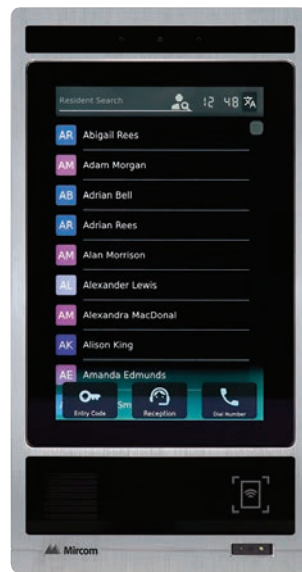

# TX3-T10

TX3 Touch Screen Voice Access System

**[TX3]**  
**Series**  
TOUCH ENTRY

Shown: TX3-T10-G  
Space Gray

## Elevate Access Control with Mircom's 10" Touch Access System!

Discover a new era of access control with Mircom's innovative TX3-T10, designed to deliver a visually stunning and intuitive user experience.

- **Access Control Redefined:** Mircom's TX3-T10 redefines access control, offering a seamless blend of style, functionality, and security for the modern world.
- **Versatile Applications:** Perfect for condominiums, apartment buildings, office spaces, gated communities, and industrial buildings, the TX3-T10 offers a fully customizable solution for occupant and visitor access control.
- **Dynamic Touch Display:** The 10" full-color touch display offers expansive viewing angles, providing a modern and captivating interaction for visitors and occupants alike.
- **Weather Resistant:** Built with a weather-resistant enclosure, the TX3-T10 thrives in various environmental conditions, providing reliability and durability.
- **Fully Customizable:** Tailor the system to your unique needs with a range of customizable features, making it the perfect fit for diverse settings.
- **Robust Operating System:** Powered by a reliable and proven operating system, the TX3-T10 stands out as the most feature-rich system on the market, ensuring stability and security.
- **Easy Installation:** Experience hassle-free installation with multiple mounting options and a user-friendly interface.

### 10.1" AUTOMOTIVE GRADE SCREEN

- Enjoy an immersive experience with our 10.1" full-color touch display featuring ultra-wide viewing angles and high brightness, ideal for outdoor applications.
- The 4mm front glass ensures durability and clarity, providing a crystal-clear interface.